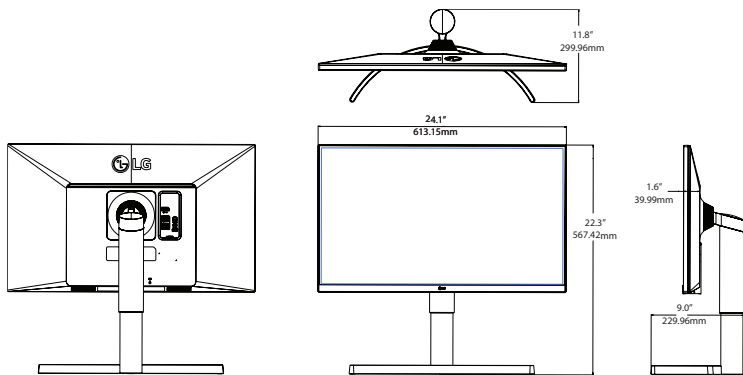

27BL65U-W

4K UHD Monitor

▶ 27BL65U-W

27" class (27" diagonal)

DISPLAY	MODEL	27BL65U-W.AUB
Size (Inch)		27
Resolution		3840 x 2160
Panel Type		IPS
Aspect Ratio		16:9
Pixel Pitch		0.155 x 0.155mm
Brightness (Min.)		280 nits
Brightness (Typ.)		350 nits
Color Gamut (Typ.)		sRGB 99% (CIE1931)
Color Depth (Number of Colors)		16.7M
Contrast Ratio (Min.)		700:1
Contrast Ratio (Typ.)		1000:1
Response Time		5ms (GtG at Faster)
Viewing Angle (CR ≥ 10)		178° (R/L), 178° (U/D)
Surface Treatment		Anti-Glare treatment of the front polarizer (Haze25%, 3H)
ELECTRICAL	Type	Adapter
AC Input		100-240Vac, 50/60Hz
DC Output		48W (19V, 2.53A)
Power Consumption (Typ.)		36W
Power Consumption (Max)		43W
Power Consumption (Energy Star)		22W
Power Consumption (Sleep Mode)		Less than 0.5W
Power Consumption (DC Off)		Less than 0.3W

SPECIAL FEATURES	MODEL	27BL65U-W.AUB
HDR10		YES
VESA DisplayHDR™		DisplayHDR™ 400
HDR Effect		YES
Color Calibrated		YES
Flicker safe		YES
Picture Mode		(Non HDR Contents) Custom, Vivid, HDR Effect, Reader, Cinema, FPS, RTS, Color Weakness, EBU, REC709, SMPTE-C (HDR Contents)nCustom, Vivid, Standard, Cinema, FPS, RTS
Reader Mode		YES
Color Weakness		YES
Super Resolution +		YES
RADEON FreeSync™		YES
Black Stabilizer		YES
Dynamic Action Sync		YES
Smart Energy Saving		YES
Dual Controller		YES
OnScreen Control (LG Screen Manager)		YES
HDMI		YES - Version 2.0 (2ea)
HDMI (Max. Resolution at Hz)		3840 x 2160 @60Hz
Display Port		YES - Version 1.4 (1ea)
DP (Max. Resolution at Hz)		3840 x 2160 @60Hz
Headphone out		YES
MECHANICAL	Display Position Adjustments	Tilt/Height/Pivot
Wall Mountable		100 x 100 mm
Dimension with Stand (W x H x D)		24.1" x 22.3"(Up)/18.0 (Down) x 9.1" / 613.1 x 567.3(Up)/457.3(Down) x 230 mm
Dimension without Stand (W x H x D)		24.1" x 14.3" x 1.8" / 613.1 x 364.4 x 44.6 mm
Dimension in Shipping (W x H x D)		27.3" x 8.4" x 19.8" / 694 x 213 x 502 mm
Weight with Stand		13.7 lbs / 6.2 Kg
Weight without Stand		10.1 lbs / 4.6 Kg
Weight in Shipping		19.8 lbs / 9.0 Kg
STANDARD	EPA	YES
EPEAT		YES - Bronze
CB		YES
UL (cUL)		YES
FCC-B		YES
ErP		YES
CE		YES
ROHS, REACH		YES
ACCESSORY	Adapter	White
Power Cord		White / 5 ft (1.5m)
HDMI		White / 5 ft (1.5m)
Display Port		White / 5 ft (1.5m)
OTHER	Limited Warranty	3 Year Parts and Labor
UPC		7 19192 62983 7

- <http://www.lg.com/us/business/commercial-display>
- <http://www.twitter.com/LGCommDisplays>
- <http://www.facebook.com/LGcommercialdisplays>
- <http://www.linkedin.com/company/lg-commercial-displays-usa>
- <http://www.youtube.com/lgcommercialdisplayusa>
- 800-897-8726 | IT Sales

LG Electronics U.S.A., Inc.
HE B2B Division
2000 Millbrook Drive
Lincolnshire, IL 60069

Customer Service: 888.865.3026
www.LG.com/us/commercial/display-support

Contact your LG Regional Sales Representative:
Channel: 800.897.8871
Hospitality: 800.228.1236
E-mail: info@LGsolutions.com

SPEC_27BL65U-W_041967_PR